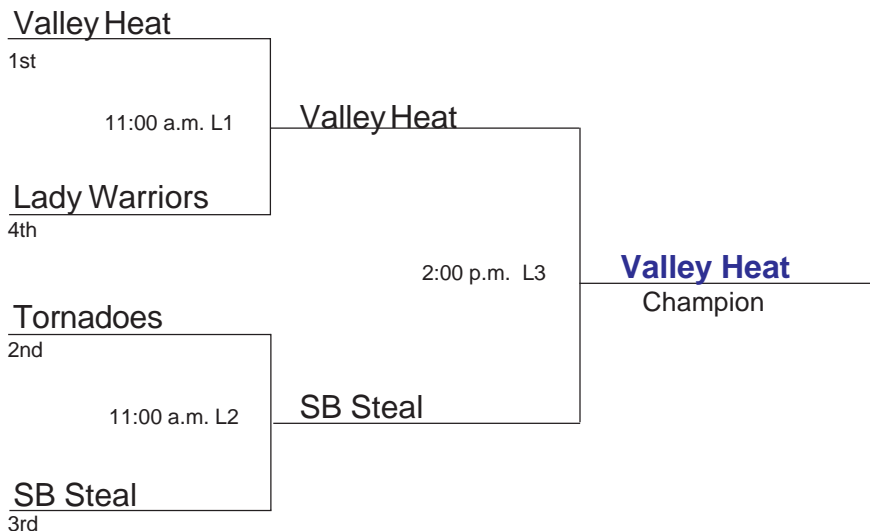

14 & Under Division

June 24 & 25, 2006
 All Games Played at Louis Park, Stockton
 All Teams Advance to Single Elimination
 # Of Teams: 4 Format: Pool Play

- Teams: Pool A
7. Lodi Valley Heat
 8. Lady Warriors
 9. South Bay Steal
 10. Tornadoes

Team	Schedule	Points	RA	RS	Total
7	Sat 8:00 a.m. L2 7-8 11:00 a.m. L2 7-10 12:30 p.m. L2 7-9	10,10,10	1,3,1	2,4,5	30
8	Sat 8:00 a.m. L2 8-7 9:30 a.m. L2 8-10 2:00 p.m. L2 8-9	0,5,0	2,3,5	1,3,2	5
9	Sat 12:30 p.m. L2 9-7 2:00 p.m. L2 9-8 5:00 p.m. L2 9-10	0,10,0	5,2,6	1,5,2	10
10	Sat 9:30 a.m. L2 10-8 11:00 a.m. L2 10-7 5:00 p.m. L2 10-9	5,0,10	3,4,2	3,3,6	15