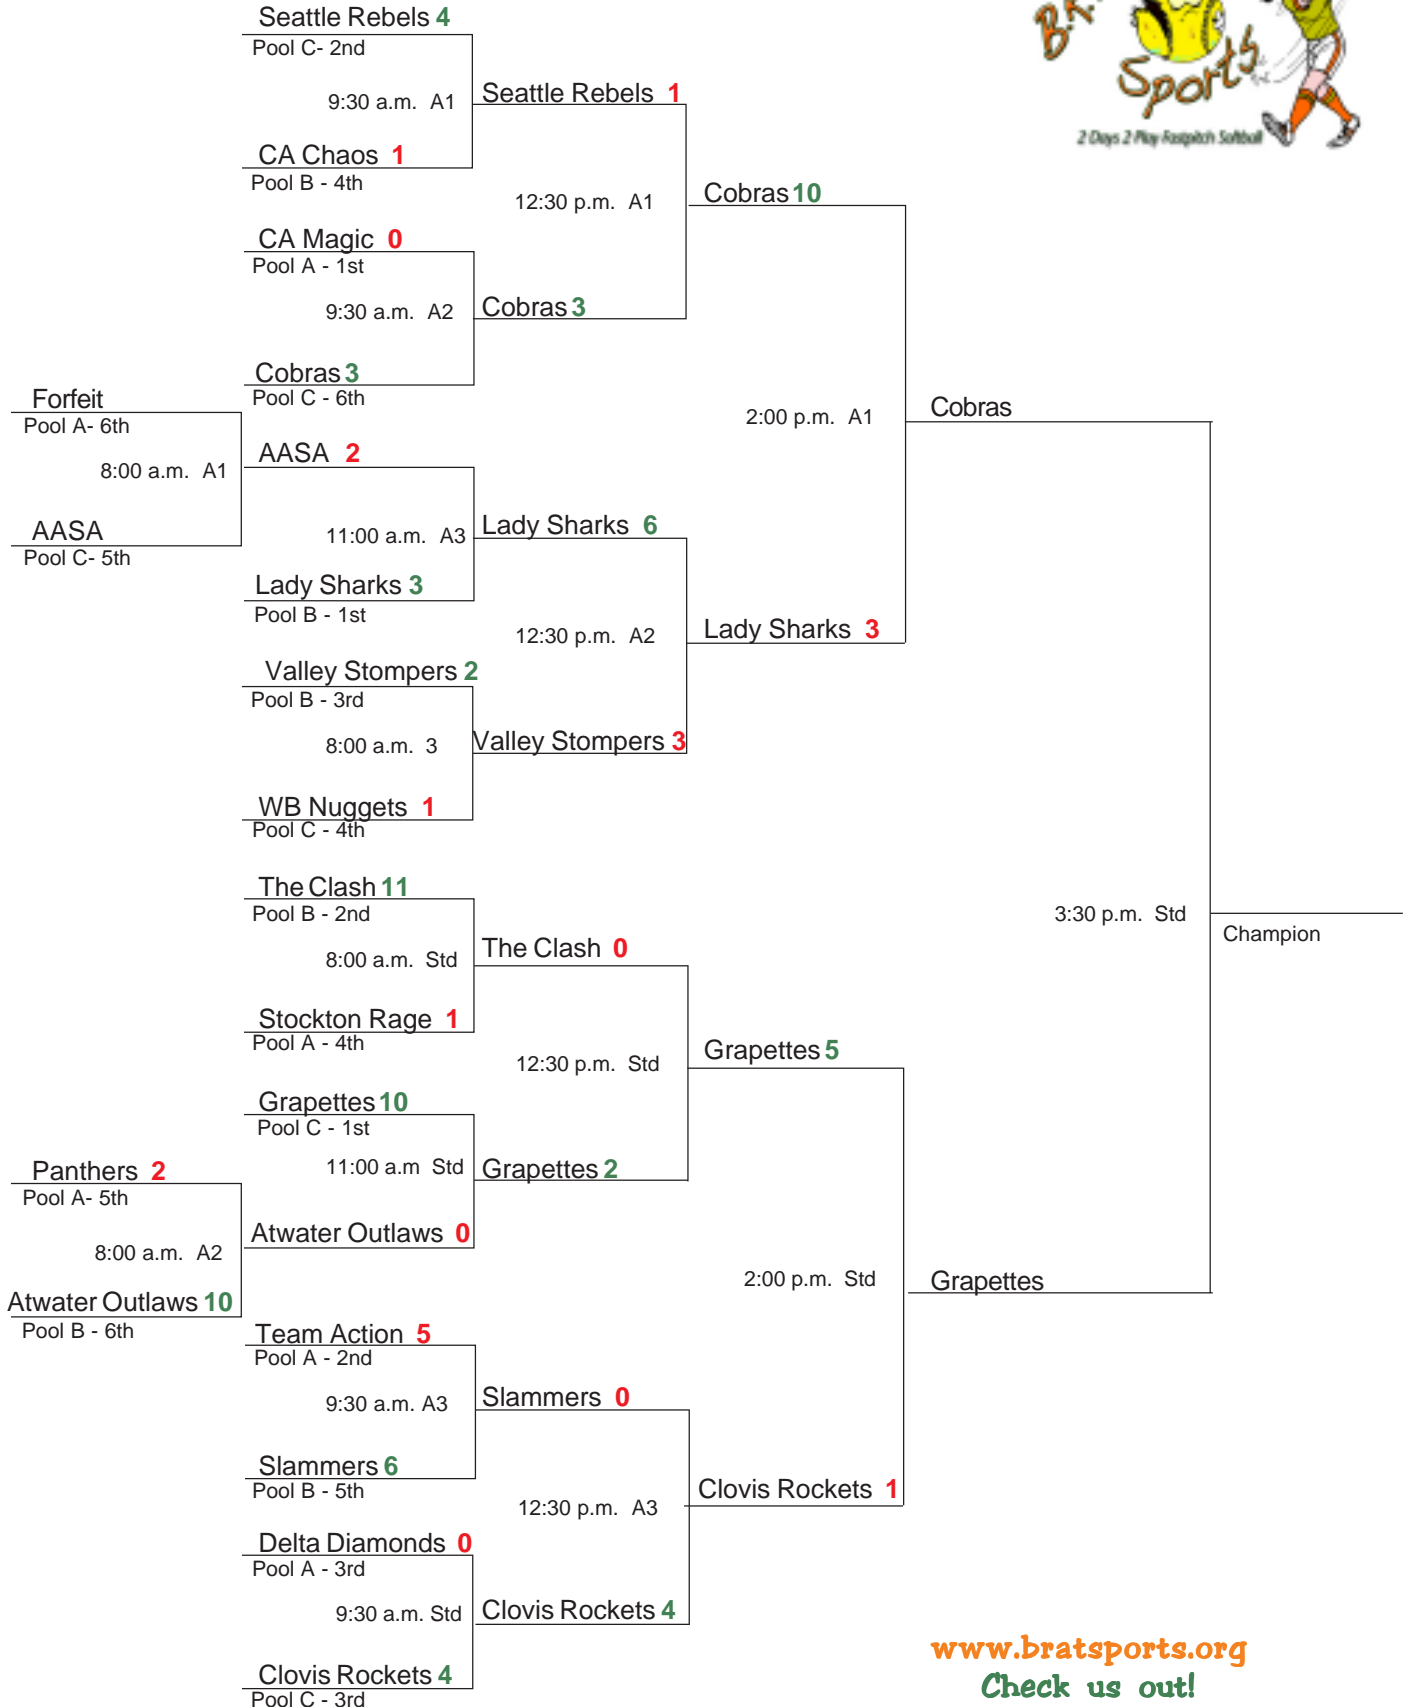

16 & Under Division

July 14 & 15, 2007

All Games Played at Arnaiz Park, Stockton

All Teams Advance to Single Elimination

Of Teams: 18 Format: Pool Play

Teams: **Pool A**
16. Panthers
17. Delta Diamonds
18. Team Action
19. Stockton Rage
20. Gold Strikers
21. CA Magic

Pool B
22. CA Chaos
23. The Clash
24. SJ Lady Sharks
25. Atwater Outlaws
26. Modesto Slammers
27. Valley Stompers-93

Pool C
28. WB Nuggets
29. Clovis rockets
30. Seattle Rebels
31. AASA
32. Cobras
33. Grapettes-CR

Pool B Team	Schedule	Points	RA	RS	Total
22	Sat 12:30 p.m. A2 22-27 5:00 p.m. A2 22-23 8:00 p.m. A2 22-24	10,0,5	3,7,2	6,1,2	15
23	Sat 2:00 p.m. A2 23-26 5:00 p.m. A2 23-22 6:30 p.m. A2 23-24	10,10,0	0,1,2	9,7,0	20
24	Sat 3:30 p.m. A2 24-25 6:30 p.m. A2 24-23 8:00 p.m. A2 24-22	10,10,5	0,0,2	9,2,2	25
25	Sat 8:00 a.m. A2 25-27 11:00 a.m. A2 25-26 3:30 p.m. A2 25-24	0,0,0	10,6,9	0,1,0	0
26	Sat 9:30 a.m. A2 26-27 11:00 a.m. A2 26-25 2:00 p.m. A2 26-23	0,10,0	1,1,9	0,6,0	10
27	Sat 8:00 a.m. A2 27-25 9:30 a.m. A2 27-26 12:30 p.m. A2 27-22	10,10,0	0,0,6	10,1,3	20

Pool C Team	Schedule	Points	RA	RS	Total
28	Sat 12:30 p.m. Std 28-33 5:00 p.m. Std 28-29 8:00 p.m. Std 28-30	5,0,10	0,4,1	0,0,2	15
29	Sat 2:00 p.m. Std 29-32 5:00 p.m. Std 29-28 6:30 p.m. Std 29-30	10,10,0	4,0,8	6,4,6	20
30	Sat 3:30 p.m. Std 30-31 6:30 p.m. Std 30-29 8:00 p.m. Std 30-28	10,10,0	5,6,2	9,8,1	20
31	Sat 8:00 a.m. Std 31-33 11:00 a.m. Std 31-32 3:30 p.m. Std 31-30	0,10,0	6,3,9	4,5,5	10
32	Sat 9:30 a.m. Std 32-33 11:00 a.m. Std 32-31 2:00 p.m. Std 32-29	0,0,0	3,5,6	2,3,4	0
33	Sat 8:00 a.m. Std 33-31 9:30 a.m. Std 33-32 12:30 p.m. Std 33-28	10,10,5	4,2,0	6,3,0	25

16 & UNDER DIVISION

JULY 14 & 15, 2007

www.bratsports.org
Check us out!