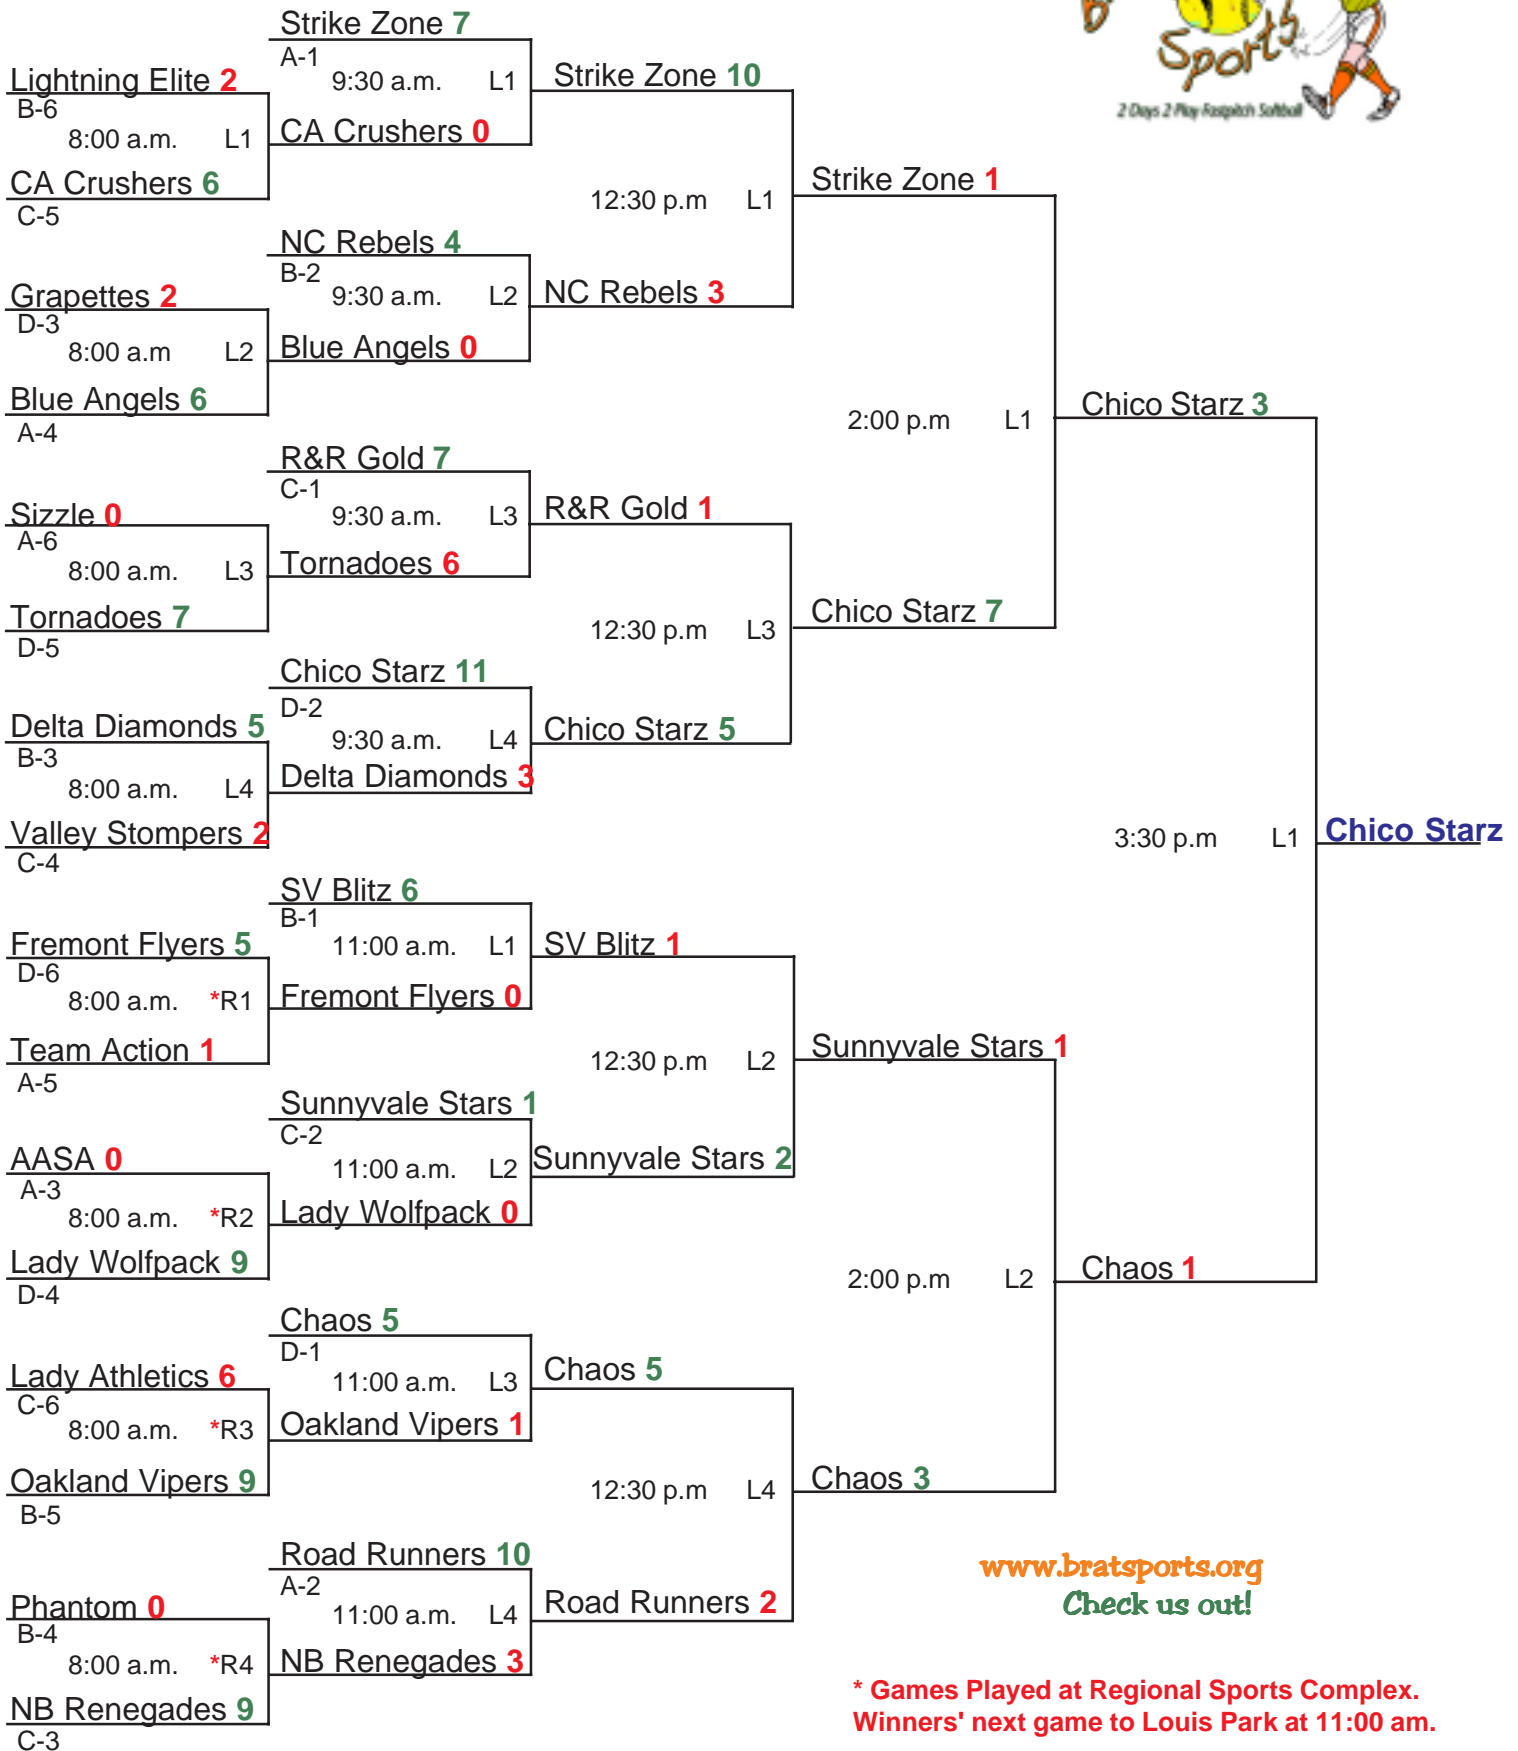

18 & Under Division

June 23 & 24, 2007

All Games Played at Louis Paark, Stockton

All Teams Advance to Single Elimination

Of Teams: 24 Format: Pool Play

Teams:

Pool C

33. NB Renegades
34. Valley Stompers
35. Sunnyvale Stars
36. California Crushers
37. Lady Athletics
38. R&R Gold

Pool D

39. Tornadoes
40. California Chaos
41. Chico Starz
42. Lady Wolfpack
43. Fremont Flyers
44. California Grapettes

Pool C Team	Schedule			Points	RA	RS	Total
33	Sat 12:30 p.m. L3 33-38	5:00 p.m. L3 33-34	8:00 p.m. L3 33-35	0,10,0	1,1,3	0,6,0	10
34	Sat 2:00 p.m. L3 34-37	5:00 p.m. L3 34-33	6:30 p.m. L3 34-35	10,0,0	4,6,6	6,1,4	10
35	Sat 3:30 p.m. L3 35-36	6:30 p.m. L3 35-34	8:00 p.m. L3 35-33	10,10,10	0,4,0	11,6,3	30
36	Sat 8:00 a.m. L3 36-38	11:00 a.m. L3 36-37	3:30 p.m. L3 36-35	0,10,0	15,1,11	0,4,0	10
37	Sat 9:30 a.m. L3 37-38	11:00 a.m. L3 37-36	2:00 p.m. L3 37-34	0,0,0	13,4,6	1,1,4	0
38	Sat 8:00 a.m. L3 38-36	9:30 a.m. L3 38-37	12:30 p.m. L3 38-33	10,10,10	0,1,0	15,13,1	30

Pool D Team	Schedule			Points	RA	RS	Total
39	Sat 12:30 p.m. L4 39-44	5:00 p.m. L4 39-40	8:00 p.m. L4 39-41	10,0,0	2,1,14	4,0,1	10
40	Sat 2:00 p.m. L4 40-43	5:00 p.m. L4 40-39	6:30 p.m. L4 40-41	10,10,0	1,0,2	10,1,0	20
41	Sat 3:30 p.m. L4 41-42	6:30 p.m. L4 41-40	8:00 p.m. L4 41-39	0,10,10	5,0,1	3,2,14	20
42	Sat 8:00 a.m. L4 42-44	11:00 a.m. L4 42-43	3:30 p.m. L4 42-41	0,10,10	3,1,3	2,5,5	20
43	Sat 9:30 a.m. L4 43-44	11:00 a.m. L4 43-42	2:00 p.m. L4 43-40	0,0,0	4,5,10	0,1,1	0
44	Sat 8:00 a.m. L4 44-42	9:30 a.m. L4 44-43	12:30 p.m. L4 44-39	10,10,0	2,0,4	3,4,2	20

18 & UNDER DIVISION

JUNE 23 & 24, 2007

www.bratsports.org
Check us out!

* Games Played at Regional Sports Complex.
Winners' next game to Louis Park at 11:00 am.