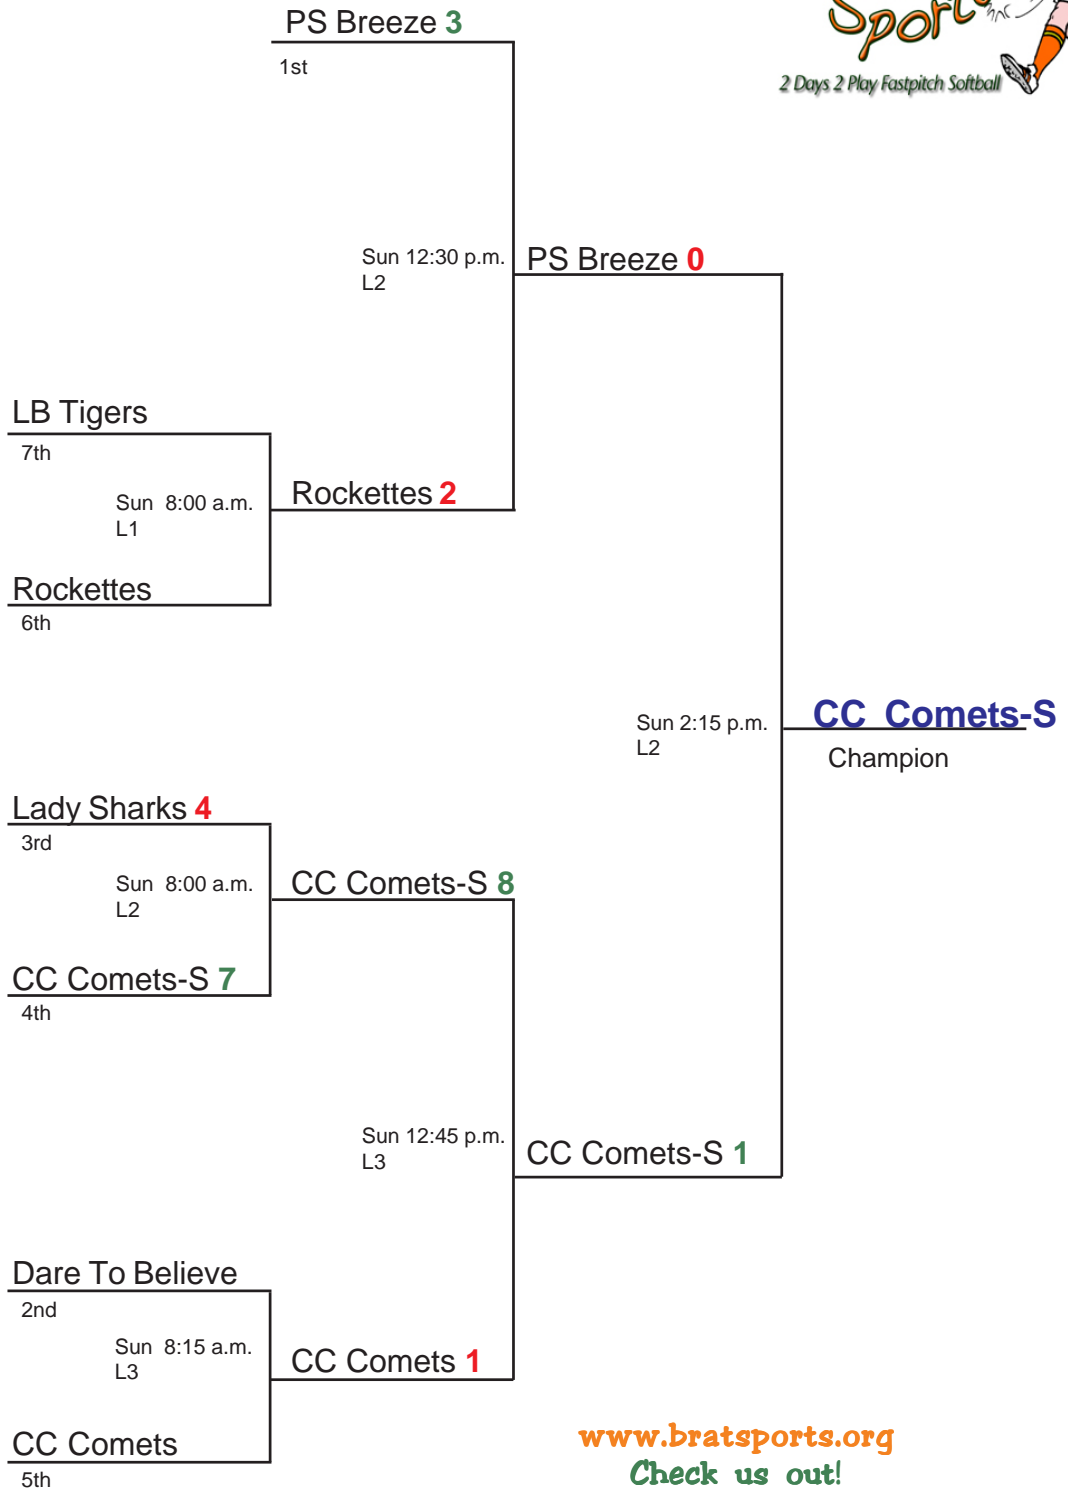

14 & Under Division

July 12 & 13, 2008
All Games Played at Louis Park, Stockton
All Teams Advance to Single Elimination
Of Teams: 7 Format: Pool Play

1. Teams: Pool A
17. CC Comets
  18. LB Tigers
  19. Dare To Believe
  20. Rockettes
  21. PS Breeze
  22. CC Comets-S
  23. SJ Lady Sharks

Pool A Team	Schedule			Points	RA	RS	Total	
17	Sat	8:00 a.m. L2 17-18	9:30 a.m. L1 17-19	2:00 p.m. L1 17-23	10,0,0	0,5,11	19,0,1	10
18	Sat	8:00 a.m. L2 18-17	11:00 a.m. L1 18-20	12:30 p.m. L1 18-21	0,0,0	19,17,8	0,1,0	0
19	Sat	8:00 a.m. L1 19-20	9:30 a.m. L1 19-17	3:30 p.m. L1 19-22	10,10,10	1,0,1	15,5,2	30
20	Sat	8:00 a.m. L1 20-19	11:00 a.m. L1 20-18	5:00 p.m. L1 20-23	0,10,0	15,1,5	1,17,0	10
21	Sat	12:30 p.m. L1 21-18	6:30 p.m. L1 21-23	8:00 p.m. L1 21-22	10,10,10	0,0,2	8,12,5	30
22	Sat	12:30 p.m. L2 22-23	3:30 p.m. L1 22-19	8:00 p.m. L1 22-21	10,0,0	4,2,5	7,1,2	10
23	Sat	12:30 p.m. L2 23-22	2:00 p.m. L1 23-17	5:00 p.m. L1 23-20	0,10,10	7,1,0	4,11,5	20

14 & Under Division

JULY 12 & 13, 2008

www.bratsports.org
Check us out!