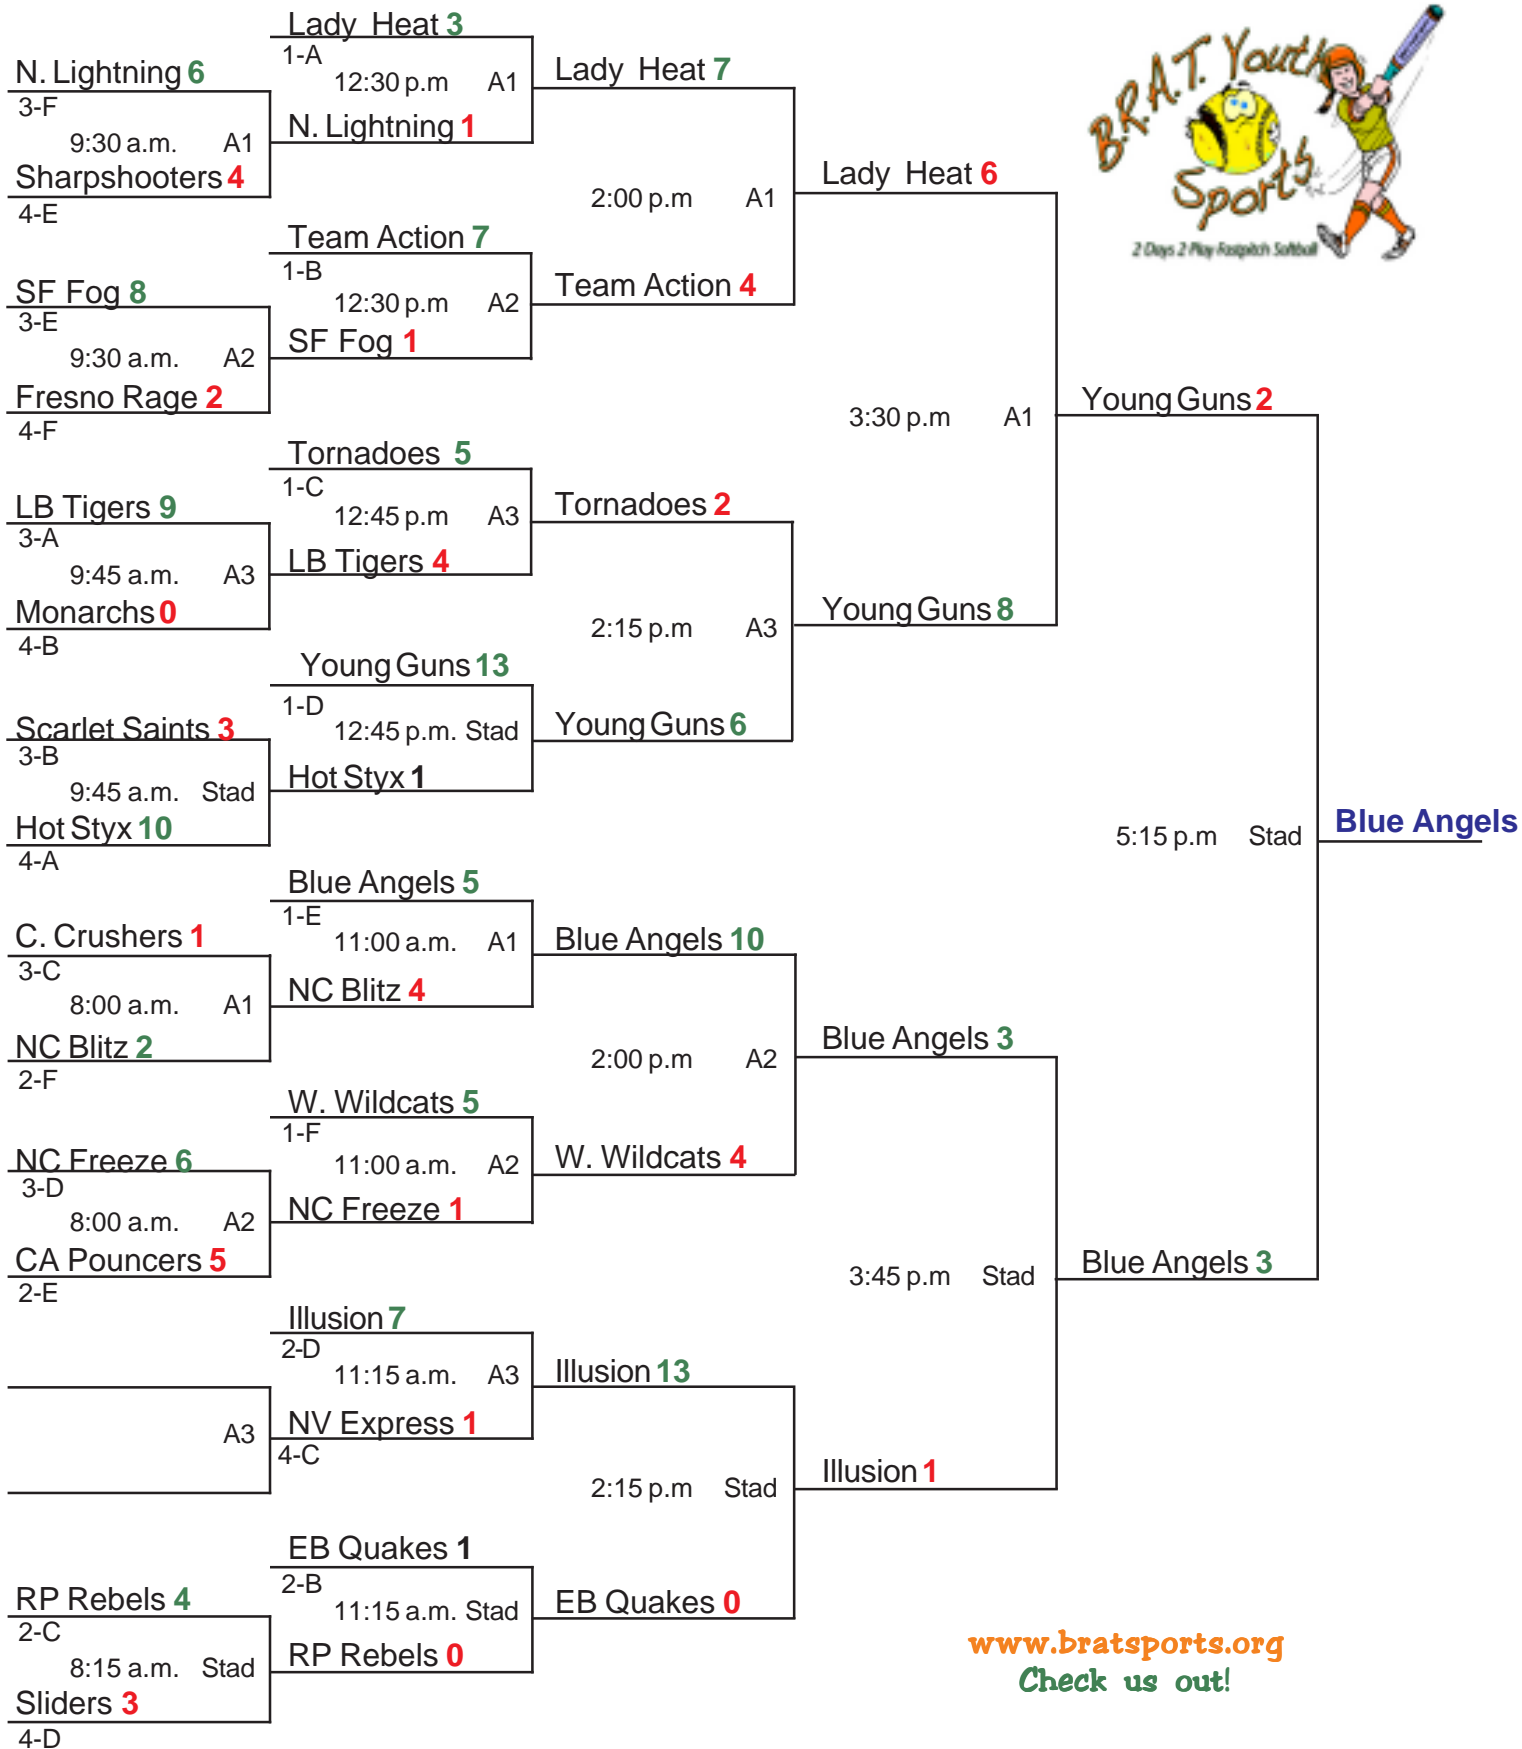

16 & Under Division

July 12 & 13, 2008

All Games Played at Arnaiz Park, Stockton

All Teams Advance to Single Elimination

Of Teams: **24** Format: Pool Play

Teams: Pool D

37. Galt Illusion
38. Young Guns
39. Calaveras Sliders
40. NC Freeze

Pool E

41. CA Poouncers
42. Sharpshooters
43. SF Fog
44. Blue Angels

Pool F

45. Nevada Lightning
46. Fresno Rage
47. Windson Wildcats
48. NC Blitz

Pool D Team	Schedule			Points	RA	RS	Total	
37	Sat	8:15 a.m. A3 37-38	11:15 a.m. A3 37-39	12:45 p.m. A3 37-40	0,10,10	5,1,0	3,3,7	20
38	Sat	8:15 a.m. A3 38-37	9:45 a.m. A3 38-40	2:15 p.m. A3 38-39	10,10,10	3,0,3	5,13,5	30
39	Sat	11:15 a.m. A3 39-37	2:15 p.m. A3 39-38	5:15 p.m. A3 39-40	0,0,0	3,5,8	1,3,2	0
40	Sat	9:45 a.m. A3 40-38	12:45 p.m. A3 40-37	5:15 p.m. A3 40-39	0,0,10	13,7,2	0,0,8	10

Pool E Team	Schedule			Points	RA	RS	Total	
41	Sat	8:15 a.m. Stad 41-42	11:15 a.m. Stad 41-44	12:45 p.m. Stad 41-43	10,0,10	1,4,2	8,9,6	20
42	Sat	8:15 a.m. Stad 42-41	9:45 a.m. Stad 42-44	2:15 p.m. Stad 42-43	0,0,0	8,5,7	1,2,6	0
43	Sat	12:45 p.m. Stad 43-41	2:15 p.m. Stad 43-42	5:15 p.m. Stad 43-44	0,10,0	6,6,7	2,7,0	10
44	Sat	9:45 a.m. Stad 44-42	11:15 a.m. Stad 44-41	5:15 p.m. Stad 44-43	10,10,10	2,4,0	5,9,7	30

Pool F Team	Schedule			Points	RA	RS	Total	
45	Sat	3:45 p.m. A3 45-46	6:45 p.m. A3 45-48	8:15 p.m. A3 45-47	10,0,0	0,7,4	5,1,2	10
46	Sat	3:45 p.m. A3 46-45	6:45 p.m. Stad 46-47	8:15 p.m. Stad 46-48	0,0,0	5,7,9	0,0,0	0
47	Sat	3:45 p.m. Stad 47-48	6:45 p.m. Stad 47-46	8:15 p.m. A3 47-45	10,10,10	1,0,2	2,7,4	30
48	Sat	3:45 p.m. Stad 48-47	6:45 p.m. A3 48-45	8:15 p.m. Stad 48-46	0,10,10	2,1,0	1,7,9	20

16 & Under Division

JULY 12 & 13, 2008

www.bratsports.org
Check us out!