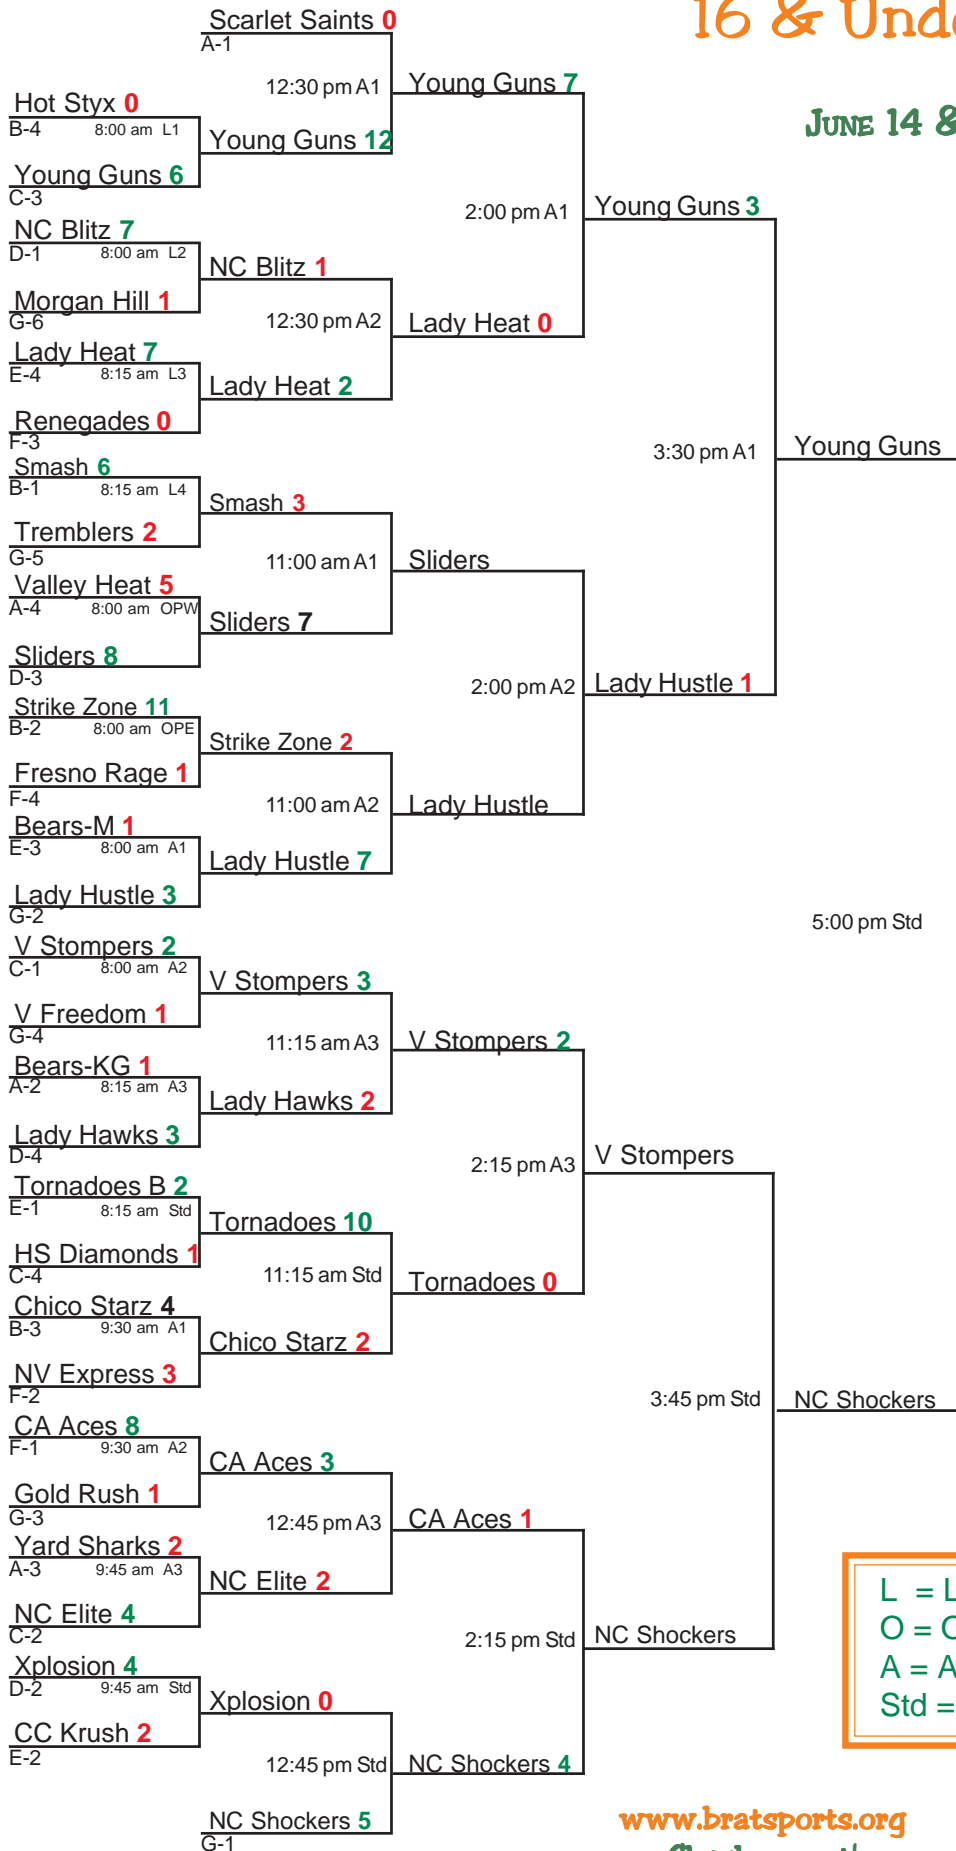

16 & Under Division

June 14 & 15, 2008

All Games Played at Arnaiz Park, Louis Park, Stockton

All Teams Advance to Single Elimination

Of Teams: 30 Format: Pool Play

1. Teams: Pool G
43. Sierra Gold Rush
  44. Morgan Hill
  45. Pajaro Tremblers
  46. Valley Freedom
  47. Lady Hustle
  48. NC Shockers

Pool G Team	Schedule			Points	RA	RS	Total	
43	Sat	12:30 p.m. L1 43-48	5:00 p.m. L1 43-44	8:00 p.m. L1 43-45	0,10,10	4,3,3	0,10,9	20
44	Sat	2:00 p.m. L1 44-47	5:00 p.m. L1 44-43	6:30 p.m. L1 44-45	0,0,0	5,10,3	2,3,0	0
45	Sat	3:30 p.m. L1 45-46	6:30 p.m. L1 45-44	8:00 p.m. L1 45-43	0,10,0	5,0,9	2,3,3	10
46	Sat	8:00 a.m. L1 46-48	11:00 a.m. L1 46-47	3:30 p.m. L1 46-45	0,0,10	3,5,2	0,1,5	10
47	Sat	9:30 a.m. L1 47-48	11:00 a.m. L1 47-46	2:00 p.m. L1 47-44	0,10,10	4,1,2	3,5,5	20
48	Sat	8:00 a.m. L1 48-46	9:30 a.m. L1 48-47	12:30 p.m. L1 48-43	10,10,10	0,3,0	3,4,4	30

L = Louis Park Complex
O = Oak Park Complex
A = Arnaiz Sports Complex
Std = Arnaiz Sports Complex

www.bratsports.org
Check us out!

16 & Under Division

JUNE 14 & 15, 2008

**NC Shockers
Champion**

L = Louis Park Complex
O = Oak Park Complex
A = Arnaiz Sports Complex
Std = Arnaiz Sports Complex