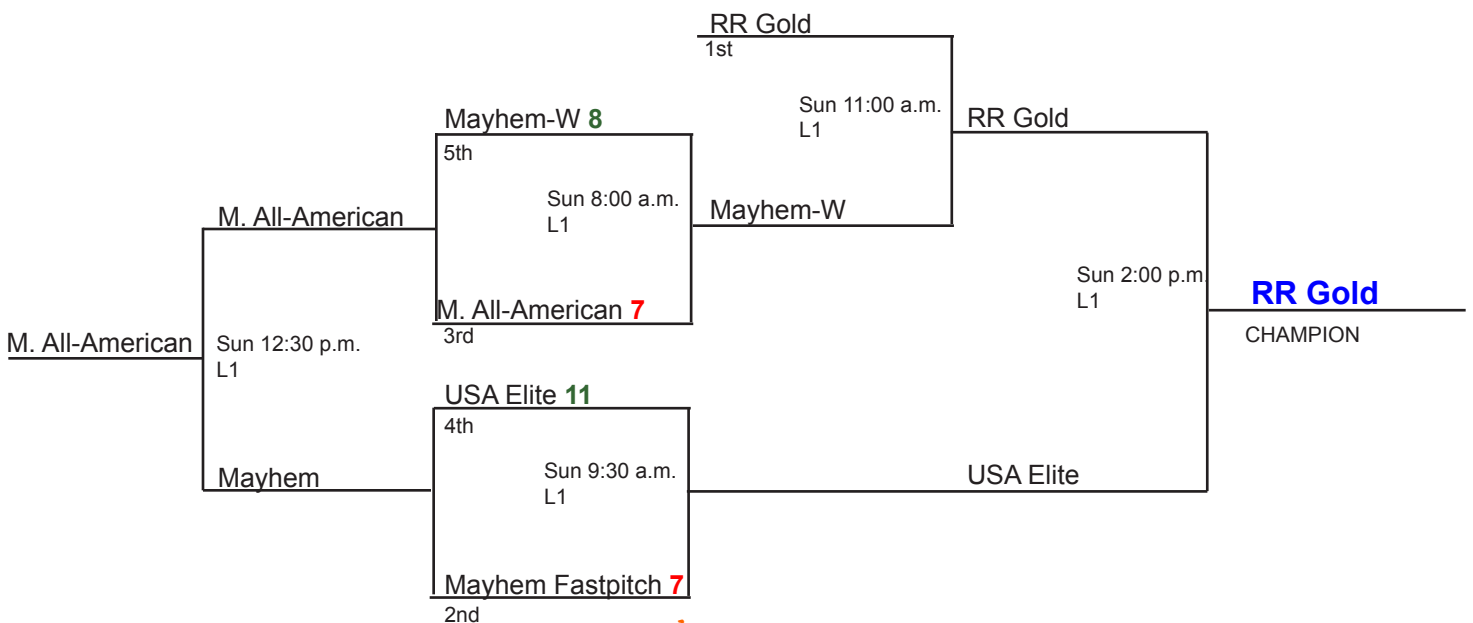

# 10 & Under Division

October 24 & 25, 2009

All Games Played at Louis Park Diamonds, Stockton

All Teams Advance to Single Elimination

# Of Teams: 5 Format: Pool Play

- Teams: Pool A
1. RR Gold
  2. Mizuno All American
  3. Mayhem Fastpitch-W
  4. USA Elite
  5. Mayhem Fastpitch

Pool C Team	Schedule	Points	RA	RS	Total
1	Sat 8:00 a.m. L1 1-5 9:30 p.m. L1 1-2 2:00 p.m. L1 1-3	10,0,10	1,5,1	6,4,9	20
2	Sat 9:30 a.m. L1 2-1 11:00 a.m. L1 2-3 3:30 p.m. L2 2-5	10,10,0	4,4,16	5,10,0	20
3	Sat 11:00 a.m. L1 3-2 2:00 p.m. L1 3-1 3:30 p.m. L1 3-4	0,0,0	10,9,9	4,1,1	0
4	Sat 12:30 p.m. L1 4-5 3:30 p.m. L1 4-3 5:00 p.m. L2 4-2	0,10,0	8,4,9	2,5,7	10
5	Sat 8:00 a.m. L1 5-1 12:30 p.m. L1 5-4 3:30 p.m. L2 5-2	0,10,10	6,2,0	1,8,16	20