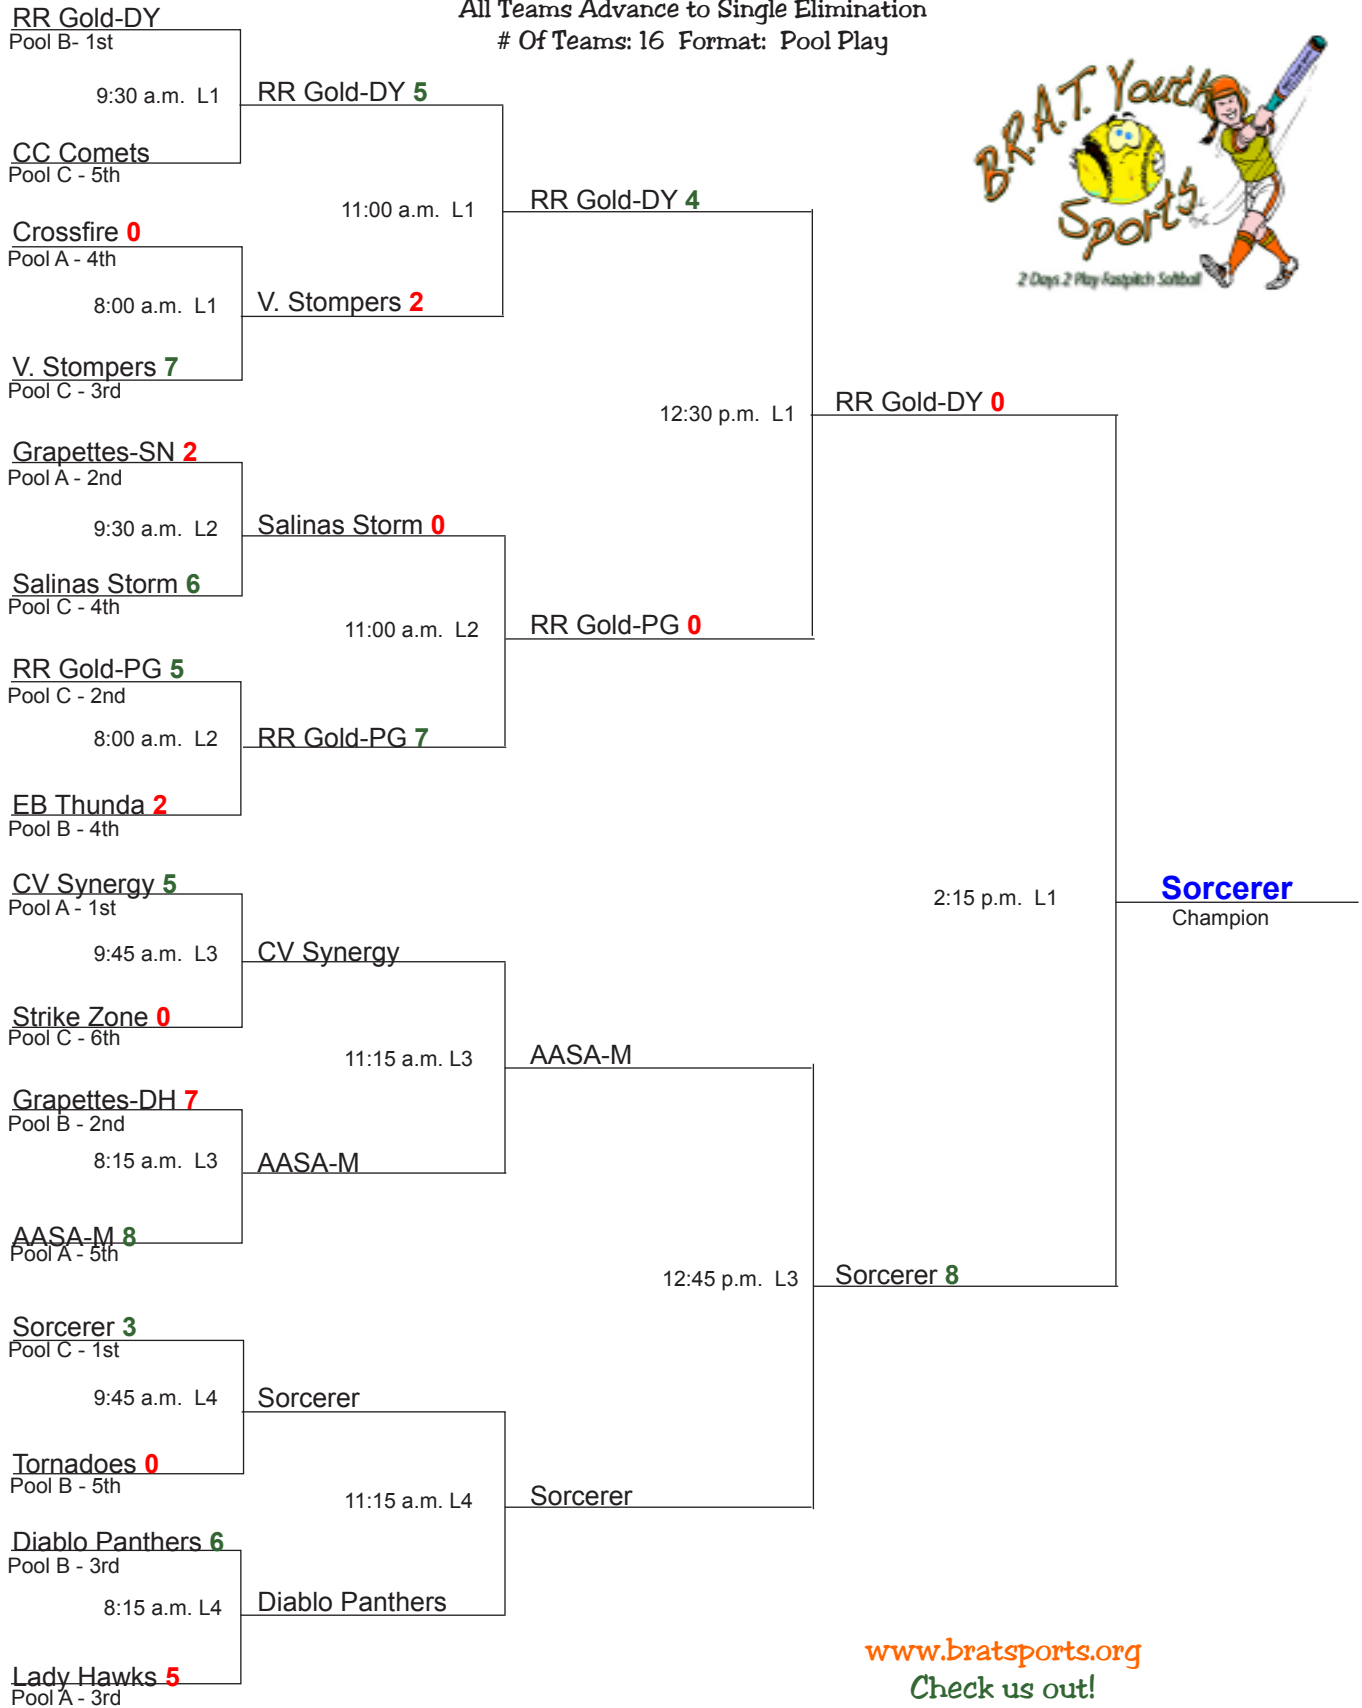

14 & Under Division

April 17 & 18, 2010

All Sunday Games Played at Louis Park, Stockton

All Teams Advance to Single Elimination

Of Teams: 16 Format: Pool Play

www.bratsports.org
Check us out!