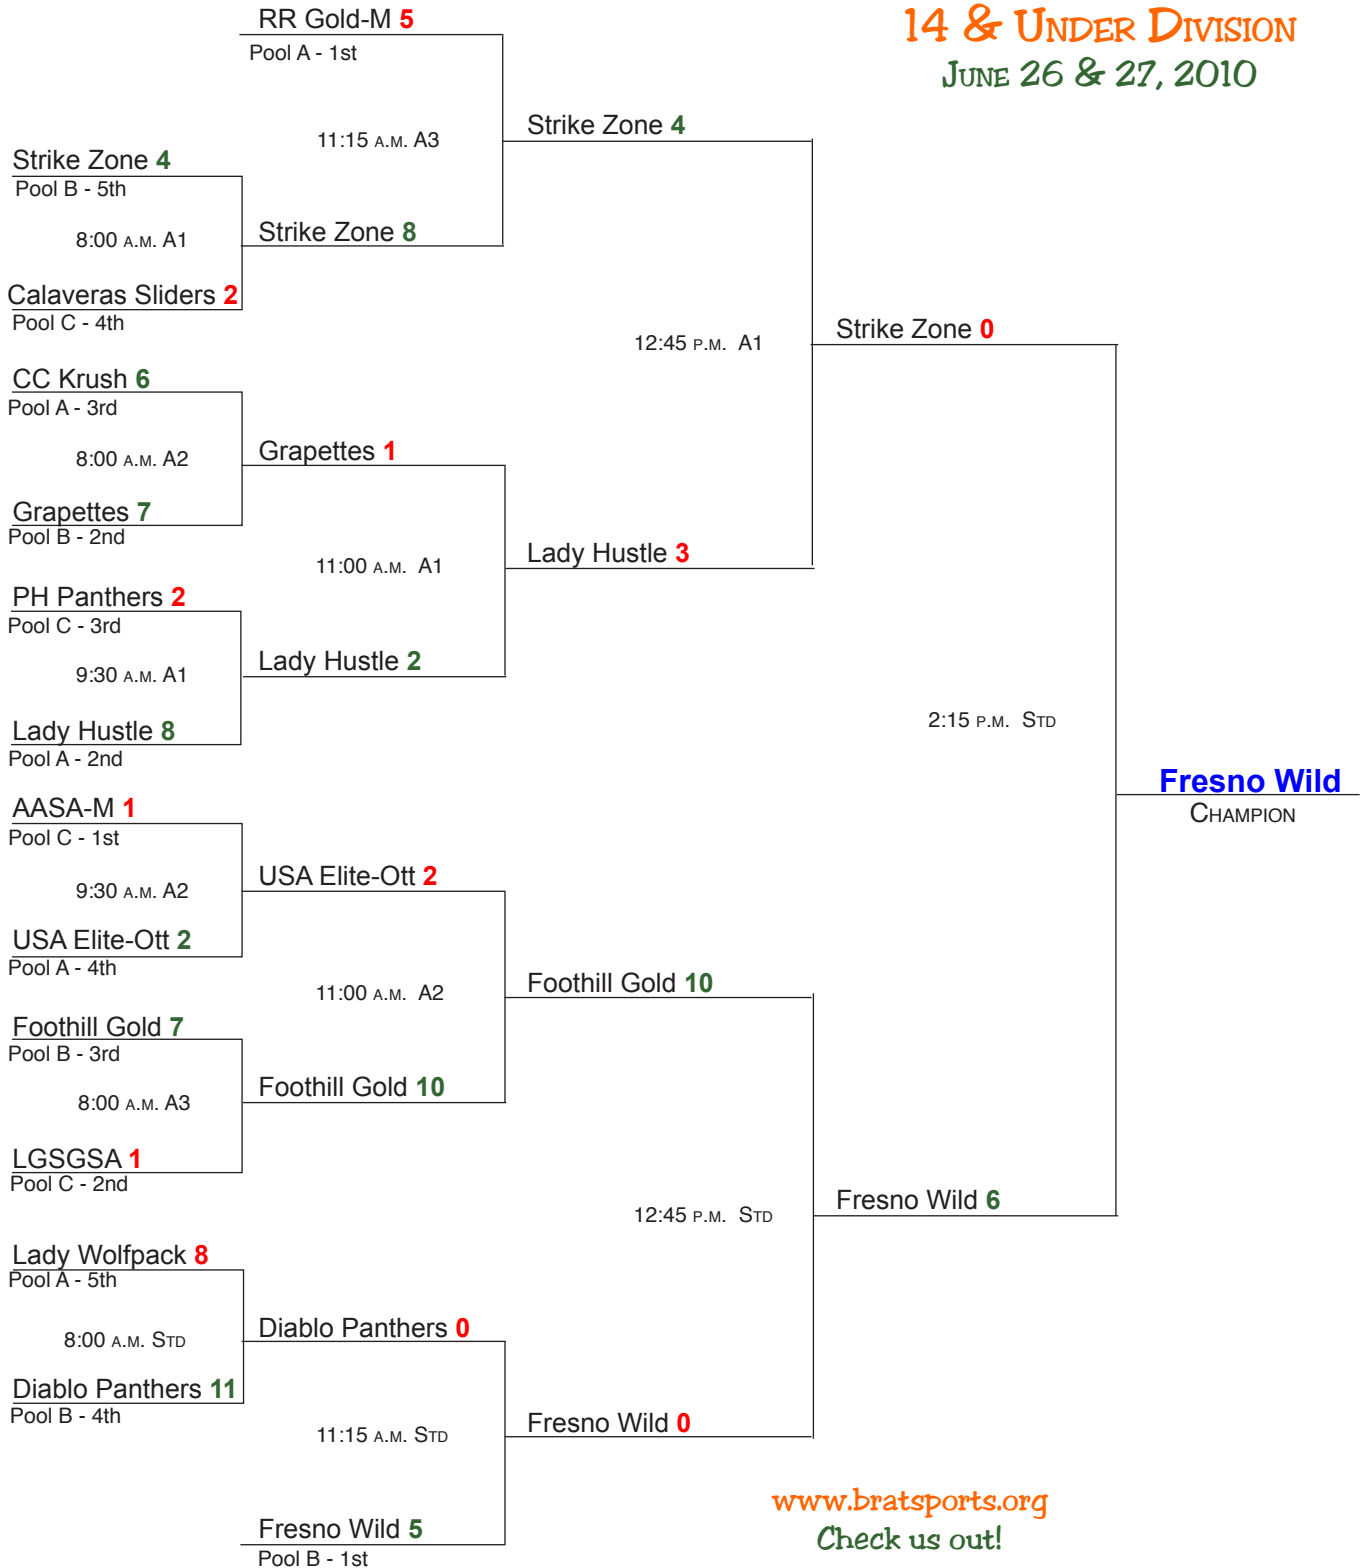

14 & Under Division

June 26 - 27, 2010

Games Played at McNair Fields , Stockton
Games Played at Arnaiz Stadium , Stockton

All Teams Advance to Single Elimination

Of Teams: 14 Format: Pool Play

1. Teams: **Pool A**
5. RR Gold-Mike
  6. Lady Wolfpack
  7. Lady Hustle
  8. USA Elite-Ott
  9. CC Krush

1. **Pool B**
10. Strike Zone
  11. CA Grapettes-DH
  12. Diablo Panthers
  13. Foothill Gold
  14. Fresno Wild

1. **Pool C**
15. Calaveras Sliders
  16. LGSGSA Magic
  17. PH Panthers
  18. ASA-Mello

Pool C Team	Schedule	Points	RA	RS	Total
15	Sat 12:00 p.m. A1* 15-16 3:30 p.m. M1 15-17 6:30 p.m. M2 15-18	0,0,0	9,10,3	1,2,0	0
16	Sat 12:00 p.m. A1* 16-15 3:45 p.m. M4 16-18 6:30 p.m. M1 16-17	10,0,10	1,8,2	9,6,3	20
17	Sat 12:00 p.m. A2* 17-18 3:30 p.m. M1 17-15 6:30 p.m. M1 17-16	0,10,0	6,2,3	1,10,2	10
18	Sat 12:00 p.m. A2* 18-17 3:45 p.m. M4 18-16 6:30 p.m. M2 18-15	10,10,10	1,6,0	6,8,3	30

*Games Played at Arnaiz Stadium

www.bratsports.org
Check us out!

14 & UNDER DIVISION
JUNE 26 & 27, 2010

www.bratsports.org
Check us out!

All Sunday Games will be played at Arnaiz Stadium